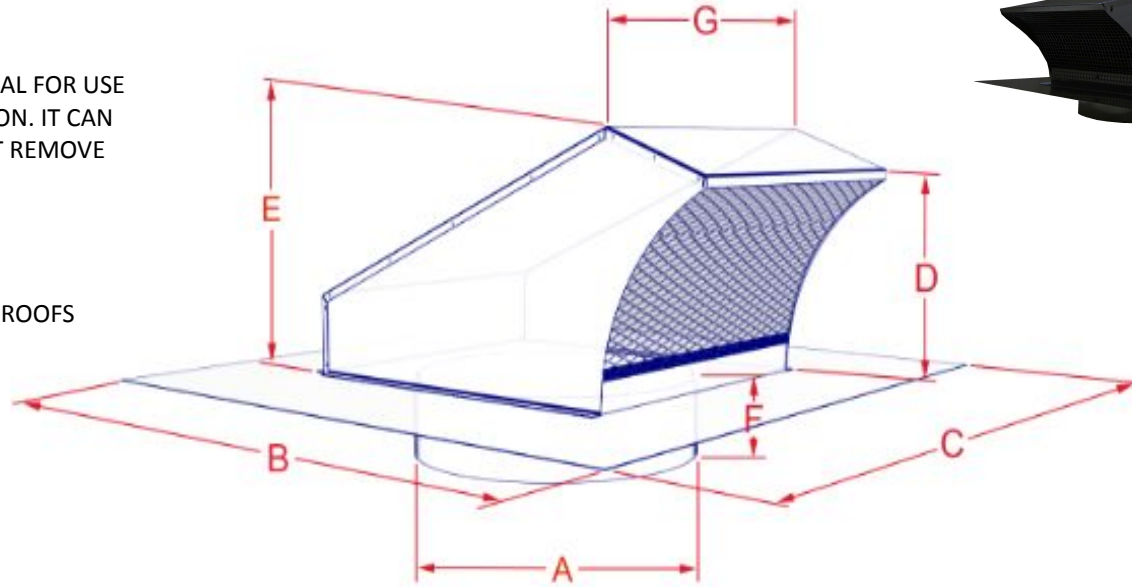

PRODUCT: ROOF MOUNT EXHAUST VENT (RDVG__)

MATERIALS: BLACK POWDER COATED STEEL

SIZES: 4" - 10"

PRODUCT HIGHLIGHTS

THE ARTIS ROOF MOUNT EXHAUST VENT IS IDEAL FOR USE AS BATHROOM AND RANGE HOOD VENTILATION. IT CAN ALSO BE USED AS DRYER VENTILATION, MUST REMOVE SCREEN.

- LOW SILHOUETTE
- WITH OR WITHOUT DAMPER
- NOT RECOMMENDED FOR USE ON FLAT ROOFS
- 1/4" 1/8" SCREEN AVAILABLE
- INTAKE OR EXHAUST VENTING
- BLACK PAINTED GALVANIZED (G-90)

SKU	SIZE	A (COLLAR SIZE)	B	C	D	E	F	G
RDVG4	4"	4.00	13.50	13.50	3.875	4.50	2.00	5.50
RDVG6	6"	6.00	17.00	17.00	5.125	6.125	2.00	8.50
RDVG8	8"	8.00	17.00	17.00	5.125	6.125	2.00	8.50
RDVG10	10"	10.00	20.00	20.00	5.25	6.125	2.00	11.25