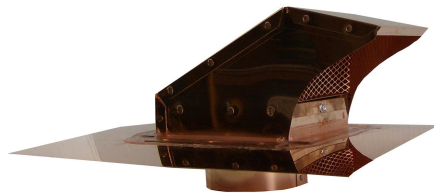

PRODUCT: COPPER ROOF MOUNT EXHAUST VENT (RDVC__)

MATERIALS: COPPER

SIZES: 4" - 10"

PRODUCT HIGHLIGHTS

THE ROOF MOUNT EXHAUST VENT IS IDEAL FOR USE AS BATHROOM AND RANGE HOOD VENTILATION. IT CAN ALSO BE USED AS DRYER VENTILATION, MUST REMOVE SCREEN.

- LOW SILHOUETTE
- WITH OR WITHOUT DAMPER
- 1/4" COPPER SCREEN
- INTAKE OR EXHAUST VENTING
- AESTHETICALLY PLEASING COPPER DESIGN
- NOT RECOMMENDED FOR USE ON FLAT ROOFS

COPPER	SIZE	A (COLLAR SIZE)	B	C	D	E	F	G
RDVC4	4"	4	13.50	13.50	3.875	4.50	2.00	5.50
RDVC6	6"	6	17.00	17.00	5.125	6.125	2.00	8.50
RDVC8	8"	8	17.00	17.00	5.125	6.125	2.00	8.50
RDVC10	10"	10	20.00	20.00	5.25	6.125	2.00	11.25