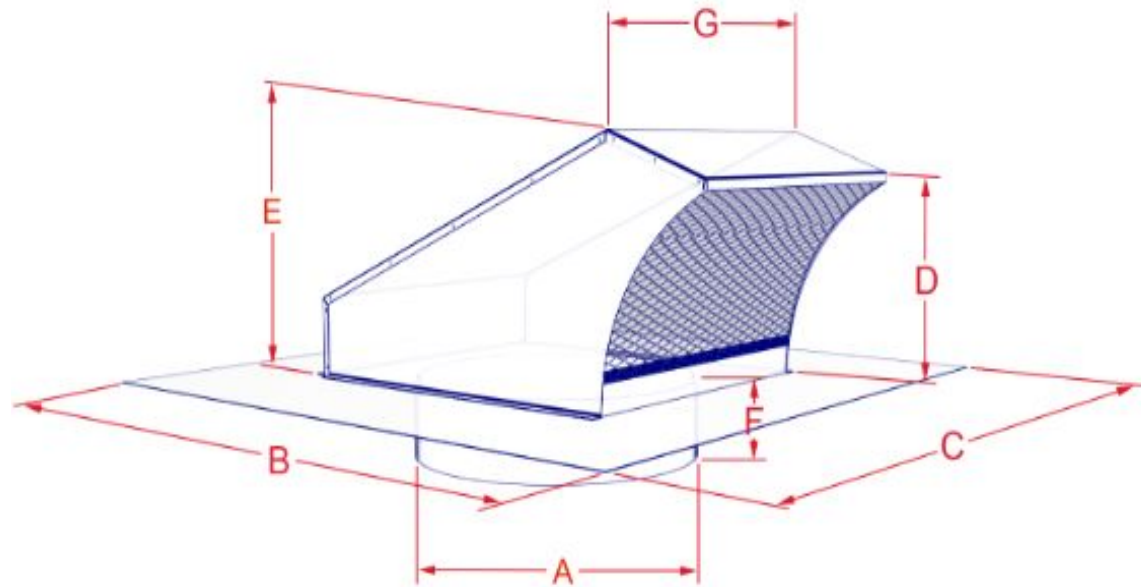

PRODUCT: COPPER ROOF MOUNT EXHAUST VENT (RDVC__)

MATERIALS: COPPER

SIZES: 4" - 10"

PRODUCT HIGHLIGHTS

THE ROOF MOUNT EXHAUST VENT IS IDEAL FOR USE AS BATHROOM AND RANGE HOOD VENTILATION. IT CAN ALSO BE USED AS DRYER VENTILATION, MUST REMOVE SCREEN.

- LOW SILHOUETTE
- WITH OR WITHOUT DAMPER
- 1/4" COPPER SCREEN
- INTAKE OR EXHAUST VENTING
- AESTHETICALLY PLEASING COPPER DESIGN
- NOT RECOMMENDED FOR USE ON FLAT ROOFS

COPPER	SIZE	A (COLLAR SIZE)	B	C	D	E	F	G
RDVC4	4"	4	13.50	13.50	3.875	4.50	2.00	5.50
RDVC6	6"	6	17.00	17.00	5.125	6.125	2.00	8.50
RDVC8	8"	8	17.00	17.00	5.125	6.125	2.00	8.50
RDVC10	10"	10	20.00	20.00	5.25	6.125	2.00	11.25