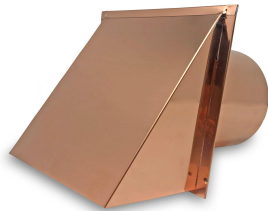

SPECIFICATION KEY

SPECIFY DAMPER & SCREEN OPTIONS BEFORE PART

D = DAMPER ONLY (DWV_#)

S = SCREEN ONLY (SWV_#)

SD = SCREEN & DAMPER (SDWV_#)