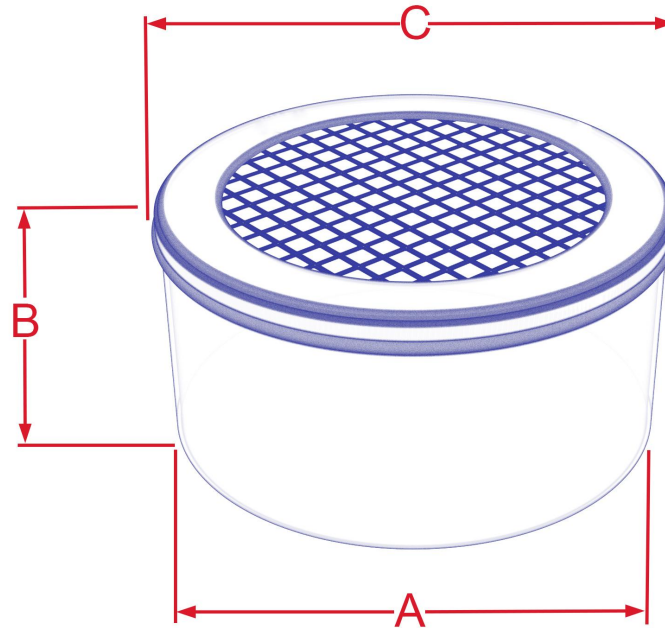

PRODUCT: EAVE VENT | (EV__)

MATERIALS: GALVANIZED, ALUMINUM, & COPPER

SIZES: 4", 6", 8", & 10"

PRODUCT HIGHLIGHTS

THE GALVANIZED EAVE VENT (SOFFIT VENT) IS IDEAL FOR USE AS AN UNDER EAVE BATHROOM VENT TERMINATION.

SPECIFY MATERIAL AFTER PART

G = GALVANIZED (EVG#)

A = ALUMINUM (EVA#)

C = COPPER (EVC#)

SKU	SIZE A	B	C
EV_4	4	2	4.125
EV_6	6	2	6.125
EV_8	8	2	8.1225
EV_10	10	2	10.125