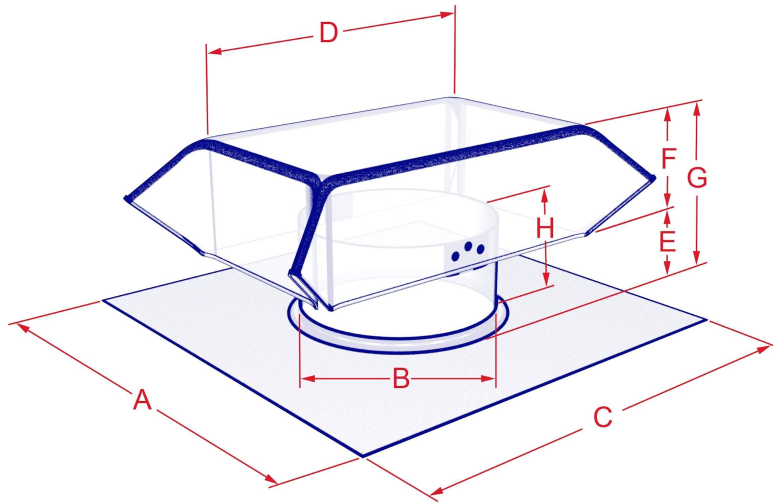

CRIMPED HOOD STYLE  
SIZES: 3", 4" & 14"

**PRODUCT HIGHLIGHTS**

THE J-VENT IS USED PRIMARILY AS AN EXHAUST VENT FOR BATHROOMS, RANGE HOODS, AND OTHER AIR QUALITY APPLICATIONS. IT IS ALSO USED FOR PASSIVE ATTIC VENTILATION OR FRESH AIR INTAKE. THE J-VENT CAN ALSO BE USED ON ANY ROOF PITCH.

- LOW SILHOUETTE
- INSTALLS ON ANY PITCH
- 1/8" INSECT SCREEN
- CAN BE MANUFACTURED FOR SHAKE BASE, HARD CONNECT & CURB MOUNT APPLICATIONS
- TALLER CLEARANCES AVAILABLE

**EMAIL:** DAVE@LUXURYMETALS.COM  
**PHONE:** (206) 406-7346 | **WEBSITE:** WWW.LUXURYMETALS.COM

Luxury Metals LLC  
4708 W Fairview Ave #100  
Boise, ID 83706

**PRODUCT: J-VENT | ROOF VENT CAP (SJV\_\_)**

**MATERIALS: STAINLESS STEEL**

**SIZES: 3", 4", & 14" (CRIMPED HOOD STYLE) & 6", 8", 10", 12" (3 PIECE HOOD STYLE)**

CRIMPED HOOD STYLE  
SIZES: 3", 4" & 14"

3 PIECE HOOD STYLE  
SIZES: 6", 8", 10", & 12"

SKU	SIZE	A	B	C	D	E	F	G	H	Free Area
SJV326 (CRIMPED HOOD)	3"	8.00	3.00	8.00	5.50	1.25	1.75	3.00	2.00	7.00
SJV426 (CRIMPED HOOD)	4"	9.00	4.00	9.00	6.25	1.50	1.75	3.25	2.50	12.00
SJV526 (3 PIECE HOOD)	5"	11.00	5.00	11.00	8.25	1.75	3.00	4.75	4.25	12.00
SJV626 (3 PIECE HOOD)	6"	12.00	6.00	15.00	10.00	2.00	3.00	5.00	4.00	28.00
SJV726 (3 PIECE HOOD)	7"	12.00	7.00	15.00	11.00	2.75	3.25	6.00	4.50	38.00
SJV826 (3 PIECE HOOD)	8"	15.00	8.00	15.00	12.00	2.00	3.50	5.50	5.00	50.00
SJV1026 (3 PIECE HOOD)	10"	18.00	10.00	20.00	16.00	2.25	4.25	6.50	6.50	78.00
SJV1226 (3 PIECE HOOD)	12"	20.00	12.00	24.00	19.00	2.50	4.50	7.00	7.00	113.00
SJV1426 (CRIMPED HOOD)	14"	22.00	14.00	24.00	19.00	2.50	4.25	6.75	6.75	153.00