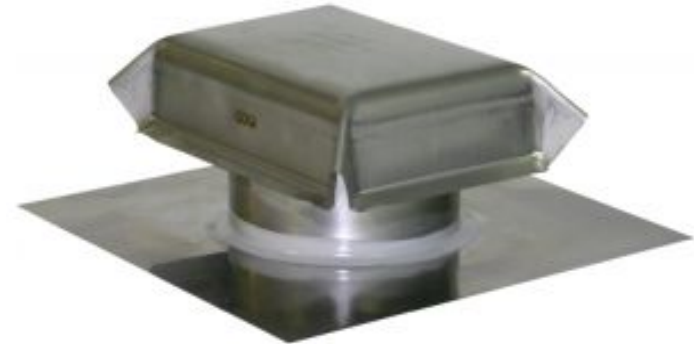

**PRODUCT: J-VENT | ROOF VENT CAP (SJV\_\_)**

**MATERIALS:** STAINLESS STEEL

**SIZES:** 3", 4", & 14" (CRIMPED HOOD STYLE) & 6", 8", 10", 12" (3 PIECE HOOD STYLE)

3 PIECE HOOD STYLE  
SIZES: 6", 8", 10" & 12"

CRIMPED HOOD STYLE  
SIZES: 3", 4" & 14"

**PRODUCT HIGHLIGHTS**

THE J-VENT IS USED PRIMARILY AS AN EXHAUST VENT FOR BATHROOMS, RANGE HOODS, AND OTHER AIR QUALITY APPLICATIONS. IT IS ALSO USED FOR PASSIVE ATTIC VENTILATION OR FRESH AIR INTAKE. THE J-VENT CAN ALSO BE USED ON ANY ROOF PITCH.

- LOW SILHOUETTE
- INSTALLS ON ANY PITCH
- 1/8" INSECT SCREEN
- CAN BE MANUFACTURED FOR SHAKE BASE, HARD CONNECT & CURB MOUNT APPLICATIONS
- TALLER CLEARANCES AVAILABLE

**EMAIL:** DAVE@LUXURYMETALS.COM  
**PHONE:** (206) 406-7346 | **WEBSITE:** WWW.LUXURYMETALS.COM

Luxury Metals LLC  
4708 W Fairview Ave #100  
Boise, ID 83706

**PRODUCT: J-VENT | ROOF VENT CAP (SJV\_\_)**

**MATERIALS: STAINLESS STEEL**

**SIZES: 3", 4", & 14" (CRIMPED HOOD STYLE) & 6", 8", 10", 12" (3 PIECE HOOD STYLE)**