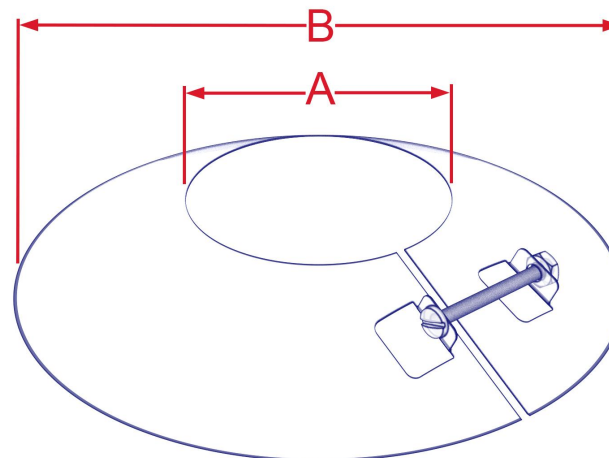

PRODUCT: STORM COLLAR (SIZED FOR SINGLE WALL PIPE) | (SC__)

MATERIALS: GALVANIZED

SIZES: 3", 4", 5", 6", 7", 8", 9", 10", 12", 14", 16", & 18"

PRODUCT HIGHLIGHTS

THE ARTIS STORM COLLARS ARE USED WITH FLASHINGS, BASES AND PIPE TO CREATE A WEATHER BARRIER

- QUALITY CONSTRUCTED FROM HEAVY-DUTY 26 GAUGE GALVANIZED STEEL
- USE WITH ARTIS METALS METAL PIPE FLASHINGS TO DIVERT WATER FROM RUNNING DOWN THE PIPE.
- AVAILABLE FOR SINGLE WALL PIPE SIZES, FOR MORE B-VENT PIPE SIZES, CONTACT US.
- AVAILABLE IN SIZES FROM 3 INCH – 24 INCH. PLEASE NOTE: ALL SIZES WILL HAVE A 2" WIDE COLLAR

SKU	SIZE A	B	SKU	SIZE A	B
SC3	3	7	SC9	9	13
SC4	4	8	SC10	10	14
SC5	5	9	SC12	12	16
SC6	6	10	SC14	14	18
SC7	7	11	SC16	16	20
SC8	8	12	SC18	18	22

EMAIL: DAVE@LUXURYMETALS.COM
PHONE: (206) 406-7346 | **WEBSITE:** WWW.LUXURYMETALS.COM